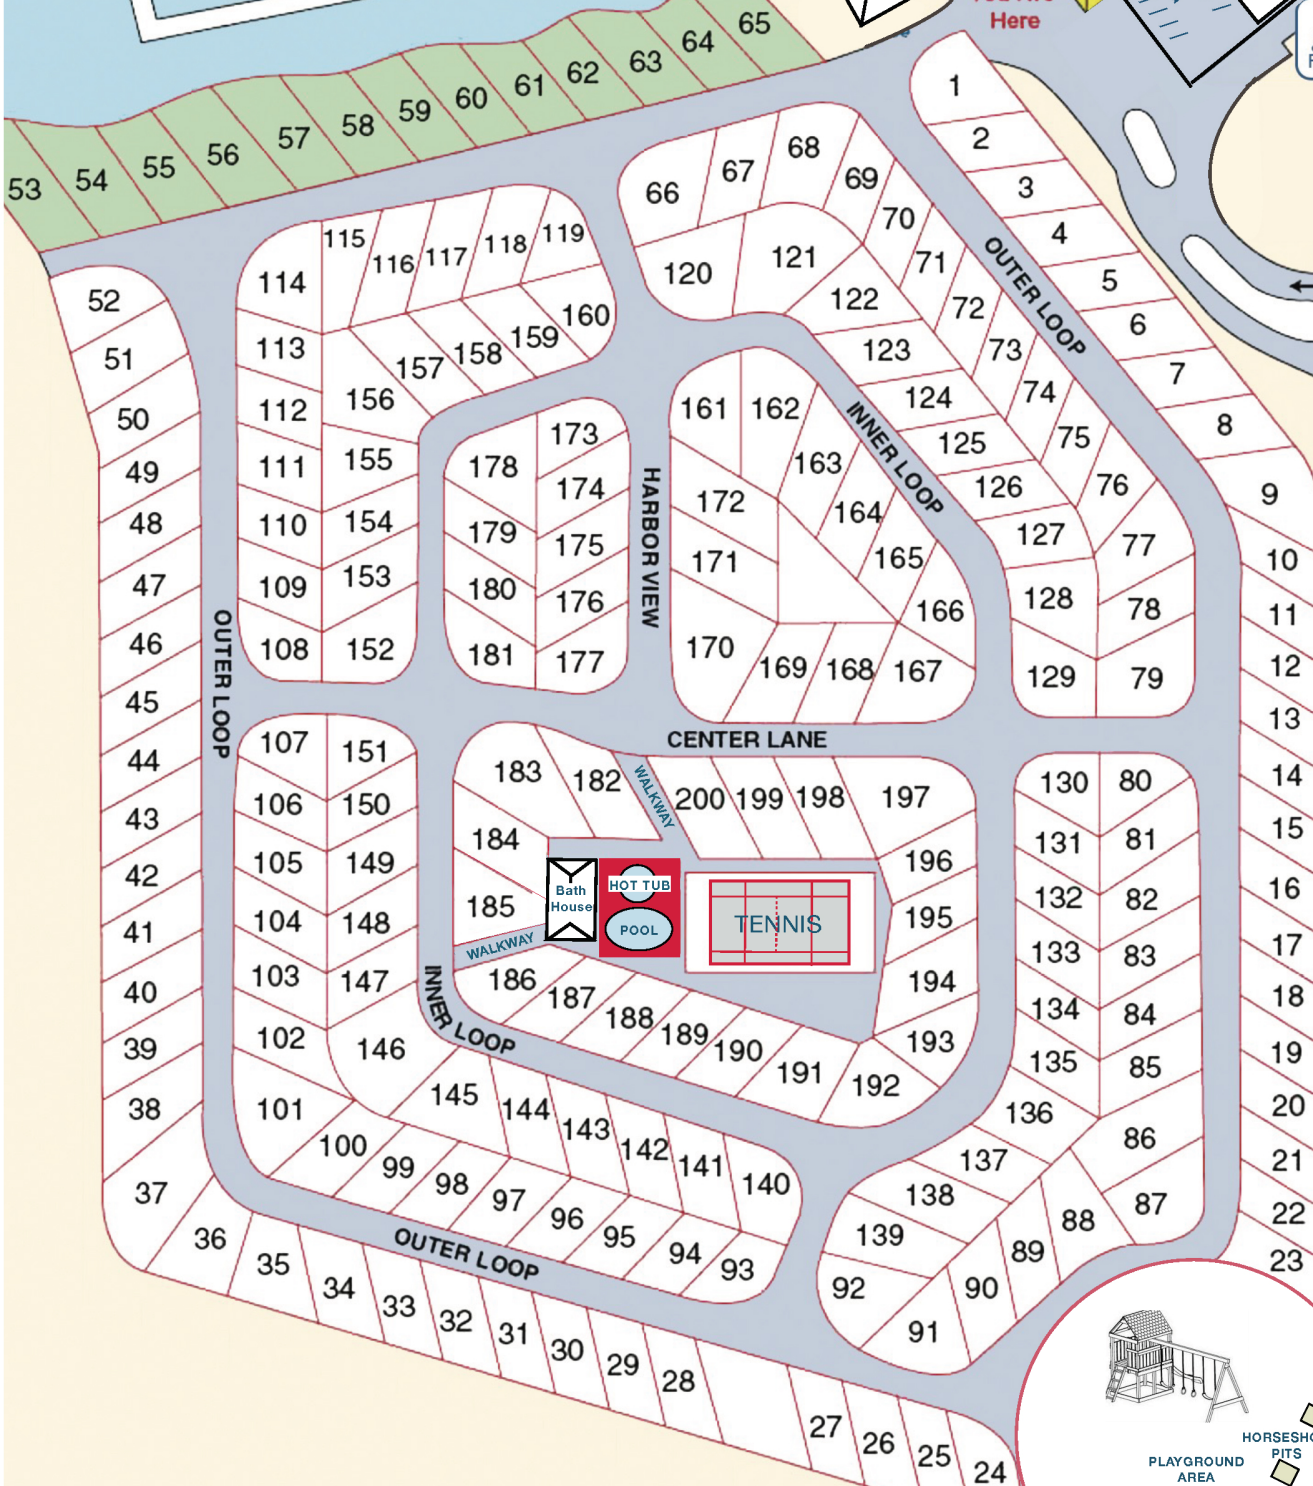

IntraCoastal Waterway

Marker 20

MARINA

Gazebo

Pool

Restaurant
Bathhouse
Saunas

Exercise Room

Laundry

DOLPHIN,
WATERSPORTS
& FISHING
CHARTERS

FUEL

PICNIC AREA
Storage

You Are Here

Recreational Area

BOAT,
JET SKI
& KAYAK
RENTALS

COUNTY
FISHING
PIER

ENTRANCE

JENKINS ISLAND ROAD

TO HWY. 278 1/2 MILE

TRASH